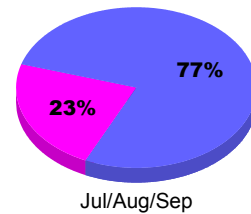

Membership Results
2011-2012

Membership
2010-2011

Month	Net Memb Goal	Actual New Memb	Actual Dropped Memb	Gain/Loss of Memb	Gain/Loss of Memb
Jul/Aug/Sep		15	-48	-33	3
Totals		15	-48	-33	3

Membership Results 2011-2012

Goal, New, Dropped, Gain/Loss

Comparison of Membership Gain/Loss

Current Year Compared to the Previous Year

Gender Comparison 2011-2012

Male Female