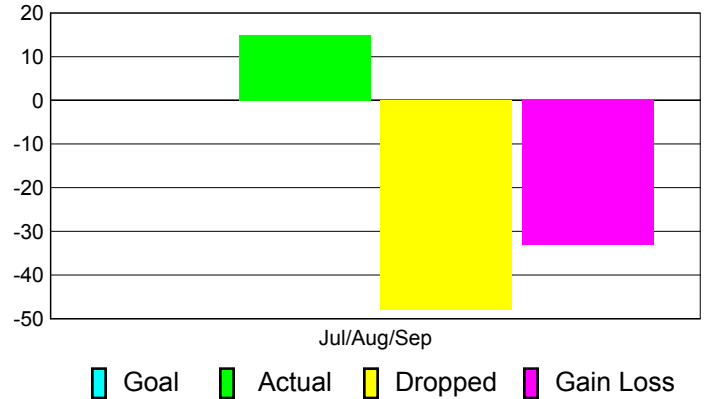

Membership Results 2011-2012

Goal, New, Dropped, Gain/Loss